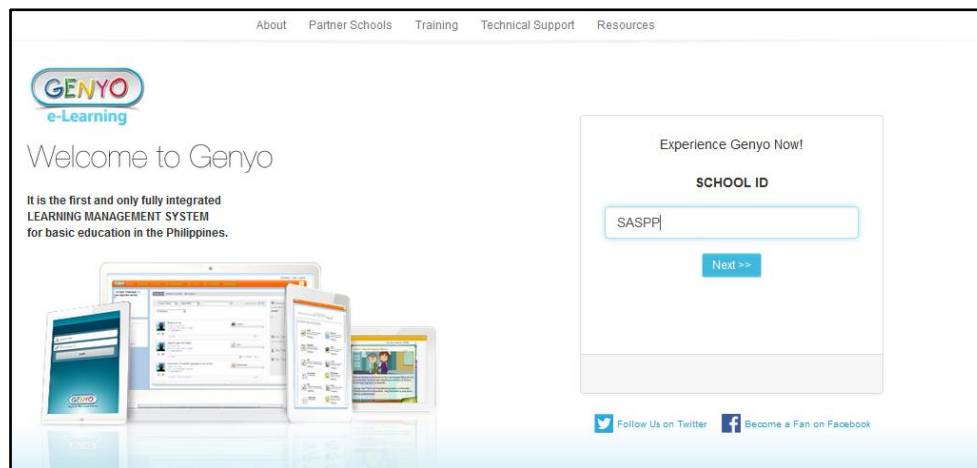

How to access your Genyo Account:

1. Open your browser and type in your URL www.genyo.com.ph

Note: If this website is down, you can try the alternative site.

2. Input your School ID. School ID is [SASPP](#). Then click the [Next](#) button