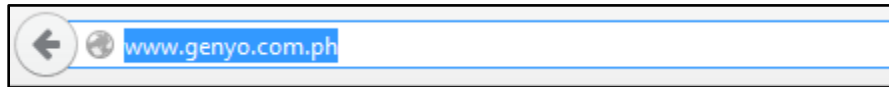

How to access your Genyo Account:

1. Open your browser and type in your URL www.genyo.com.ph

Note: If this website is down, you can try the alternative site.

2. Input your School ID. School ID is [SASPP](#). Then click the [Next](#) button